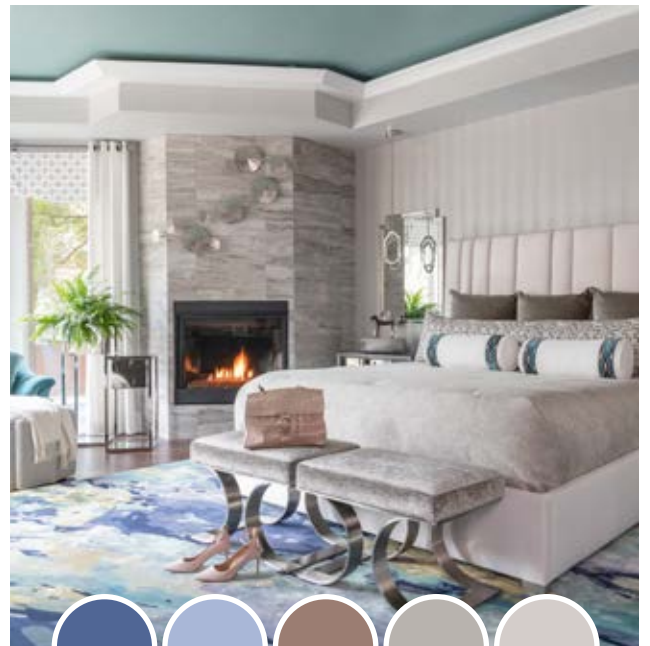

## Layered Luxury

A bold geo pattern wallcovering is the first layer in this luxurious master bedroom. Brass nailheads in a scallop pattern accentuate the velvet headboard. Matching nightstands, lamps and footstools complete this well balanced layered look.

Cobalt French doors compliment quilted tangerine barrel chairs in this spectacular dining space.

A charming curved banquette is a quiet place for a cup of tea in dawn's early light.

# Serene Retreat

**The outside world can be full of noise.** Finding a serene space in your home to relax is important now, more than ever before. A soft color palette will help calm your mood. Decorating with Lucite and mirrors expand the space giving it a grand feeling. Additional seating provides a quiet place to read and relax.

**Layered textures** can keep a neutral palette very interesting. Layering soft fabrics such as chenille, faux fur and polished chintz, not only creates interest but quietens the space as well. Conversation sofas and elegantly trimmed accent chairs is the perfect setting to entertain.