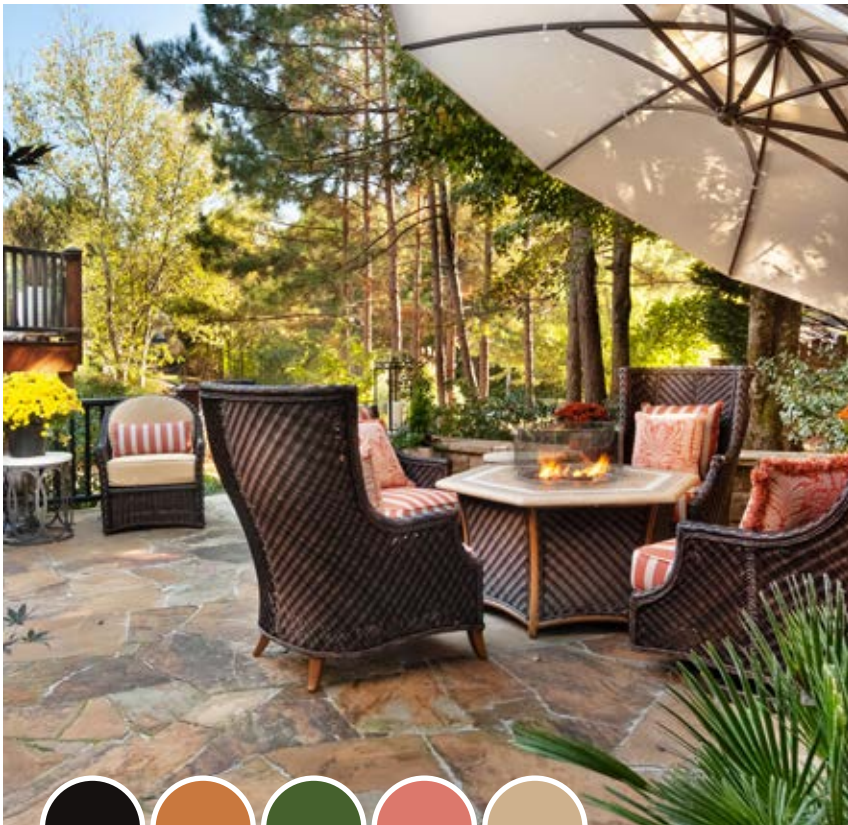

Fire & Ice

Wow is right! This poolscape is fit for any luxury hotel. Fire bowls rest atop iridescent tile platforms that create a throne for the large swivel chairs. Majestic water spouts provide the calming sounds of waterfalls for the special guest relaxing in the submerged chaise lounges.

Outdoor

Sophisticated wing chairs were used throughout the space. Softer chair silhouettes and vibrant orange cushions infuse the warmth and boldness desired. Modern stone top tables, a decorative fire pit, and a touch of accessories complete the space.