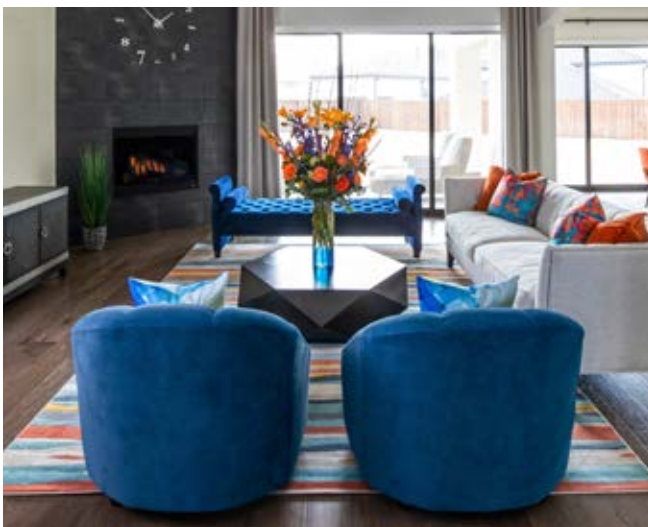

Gender Reveal

There are a few authentic surprises in life, learning your baby's gender is one of them. A whimsically sophisticated gender-neutral nursery is ideal for either a boy or a girl. The calming monochromatic color scheme allow the mid-century modern design take center stage.

Curated Contemporary

If not professionally curated, cobalt and tangerine could be overpowering. In this contemporary living room the vibrant color palette is perfectly balanced with whites and dark greys.